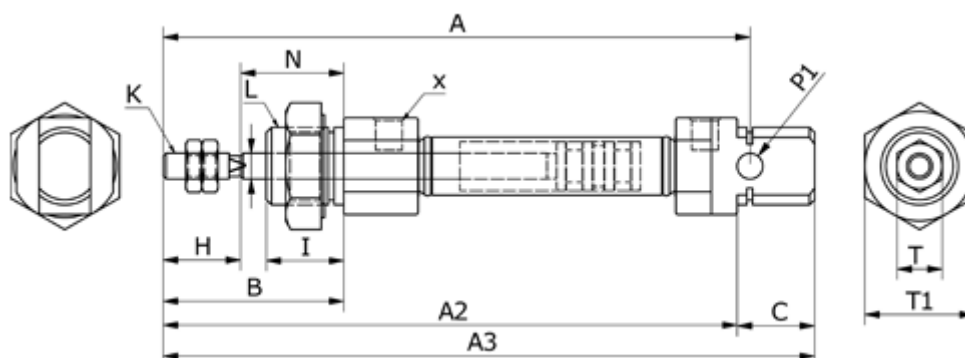

Data Sheet

Article number: 58MI12S0030CAP

Description: Cylinder MI-12x30-S-CA, Ø12x30
Double acting type - port M5

Measures

A	= 91	K	= M6x1,0	V = 6
A2	= 50	L	= M16x1,5	X = M5x0,8
A3	= 105	N	= 20	
B	= 38	O	= 14	
Bore diameter	= 12	P1	= 6	
C	= 17	Stroke	= 30	
HS	= 16	T	= 10	
I	= 17	T1	= 22	